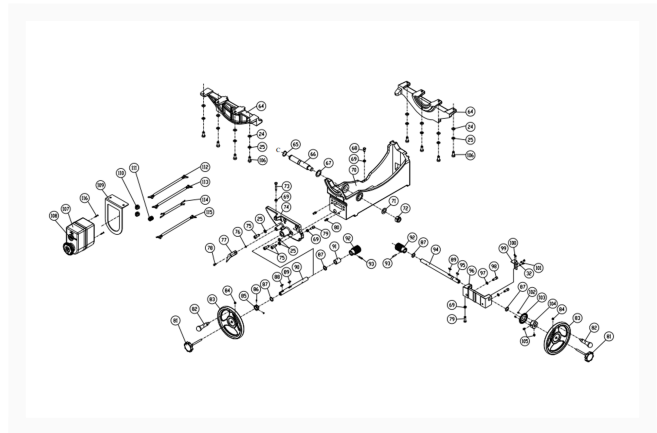

2000B - 5HP - 50 in. Table Saw - Motor and Trunnion Assembly

Product Images

Additional Information

Stock Number

PM25150K-2

Products in this set