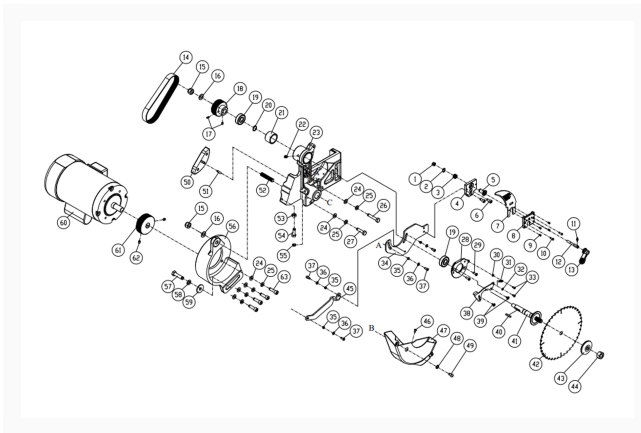

2000B - 5HP - 50 in. Table Saw - Motor and Trunnion Assembly

Product Images

Additional Information

Stock Number

PM25150K-2

Products in this set