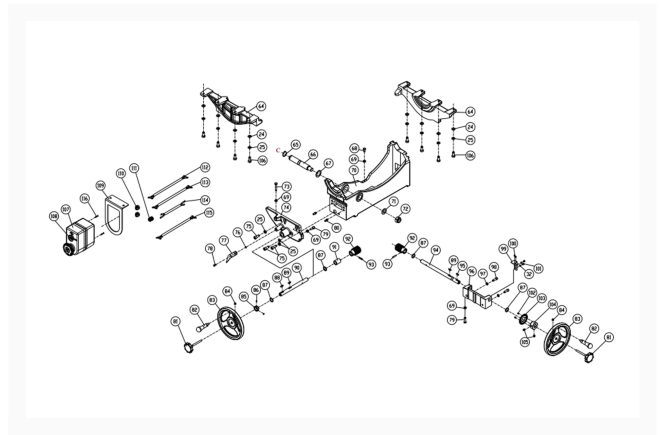

2000B - 5HP - 50 in. Table Saw and Router Lift - Motor and Trunnion Assembly

Product Images

Additional Information

Stock Number

PM25150RK-2

Products in this set