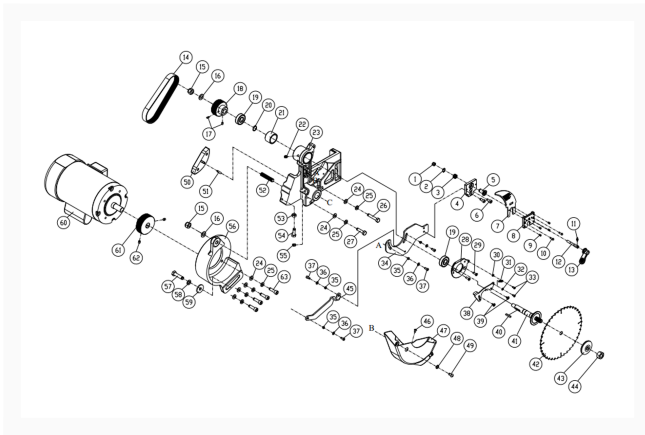

2000B - 5HP - 50 in. Table Saw and Router Lift - Motor and Trunnion Assembly

Product Images

Additional Information

Stock Number

PM25150RK-2

Products in this set