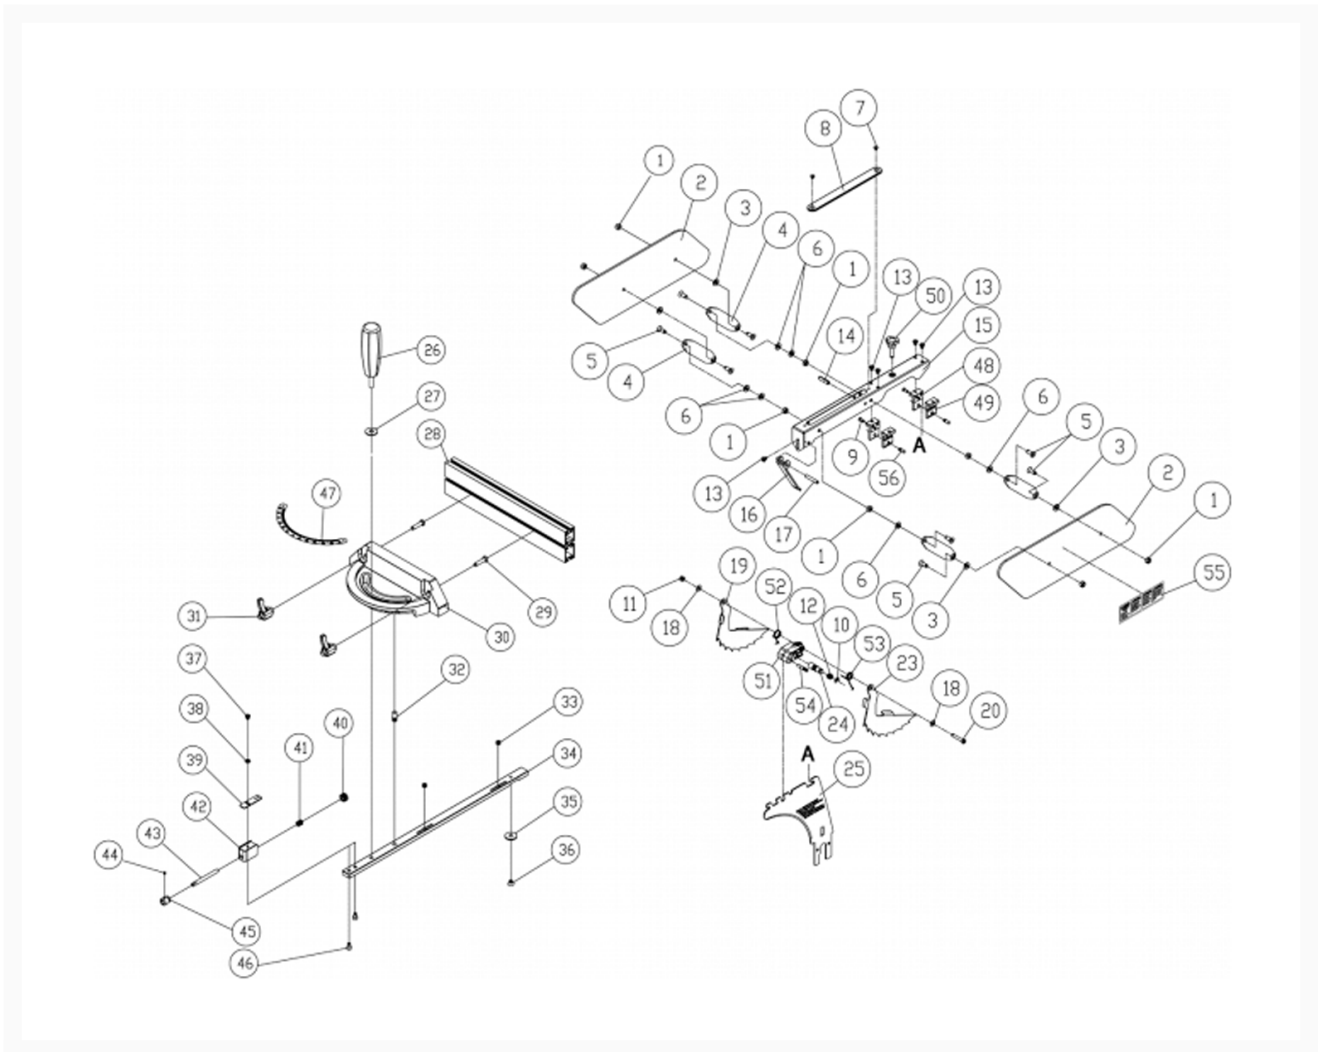

2000B - 5HP - 50 in. Table Saw and Router Lift - Blade Guard and Miter Gauge Assemblies

Product Images

Stock Number

PM25150RK-3

Products in this set

Additional Information