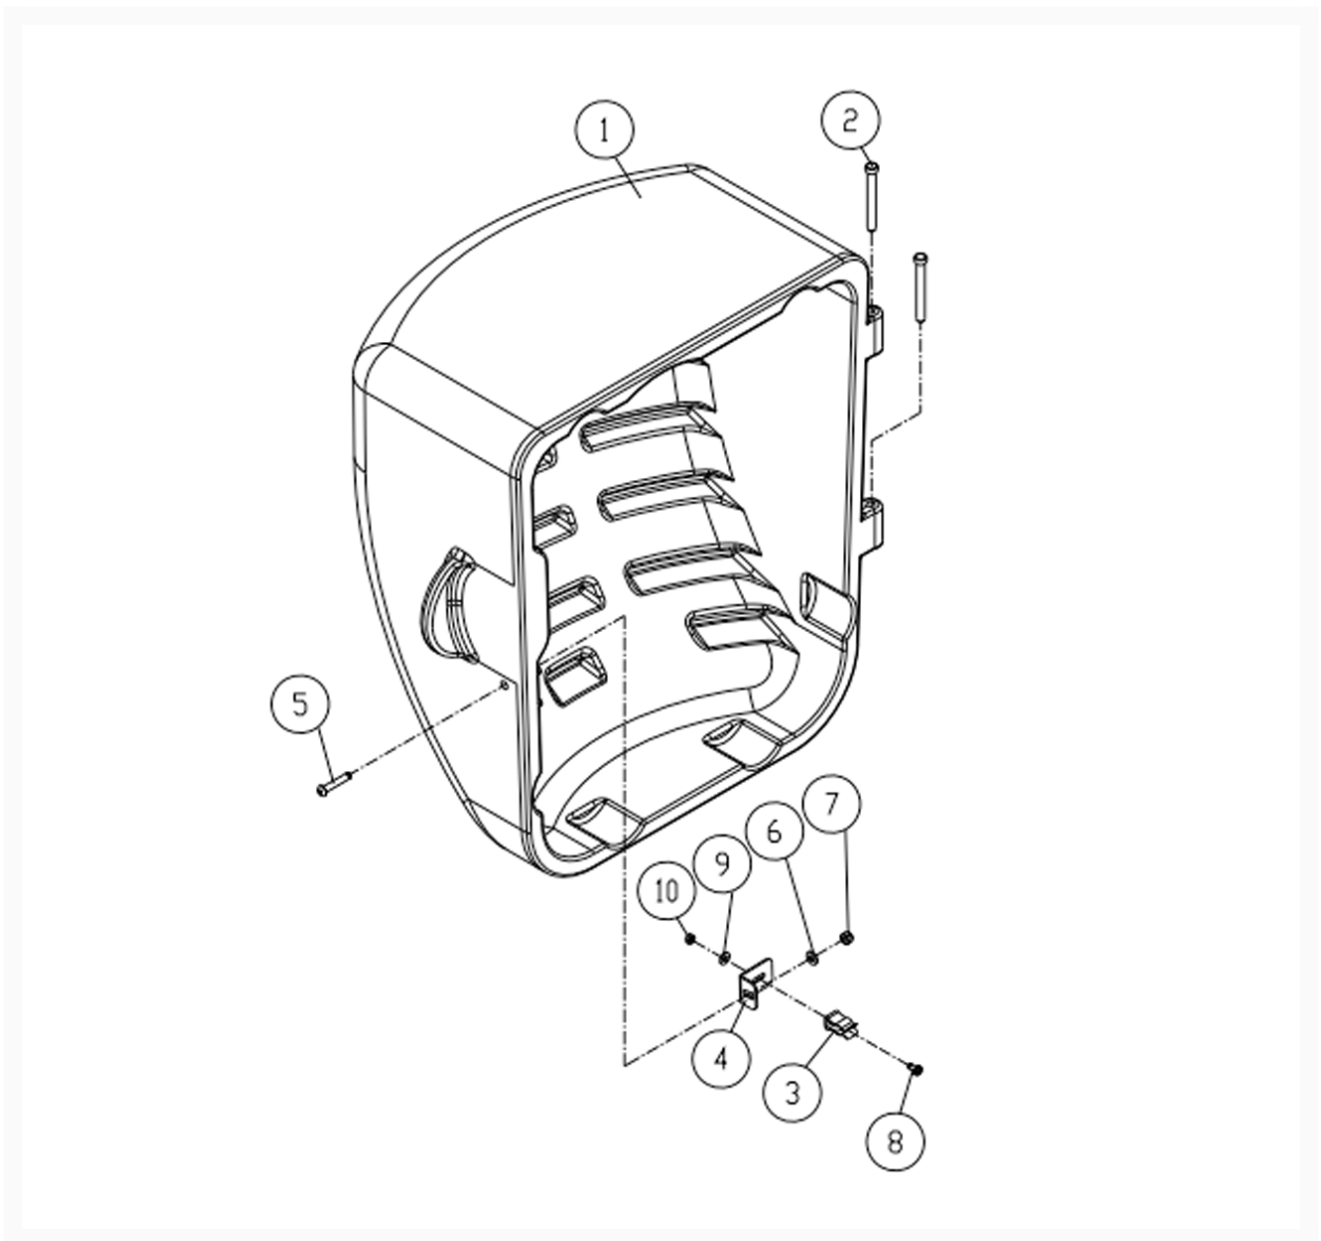

# 2000B - 5HP - 50 in. Table Saw and Router Lift - Motor Cover Assembly

## Product Images

## Additional Information

---

Stock Number

PM25150RK-4