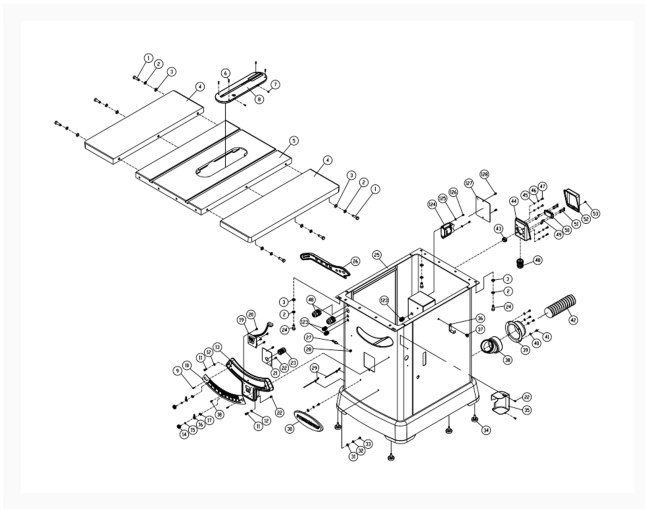

2000B - 5HP - 50 in. Table Saw and Workbench - Table and Cabinet Assembly

Product Images

Additional Information

Stock Number

PM25150WK-1

Products in this set