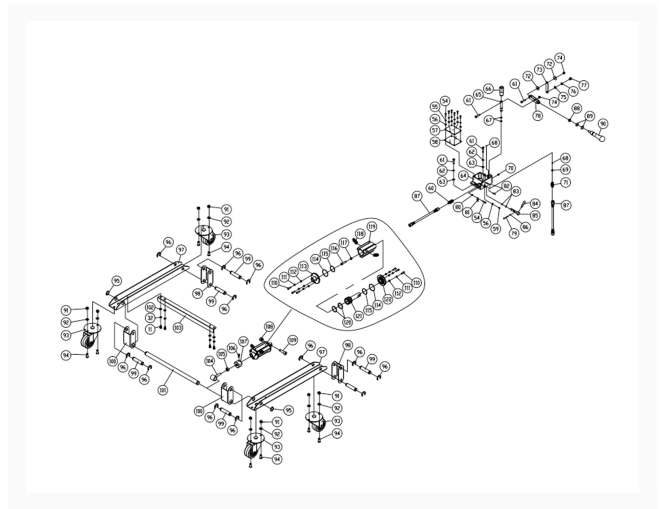

2000B - 5HP - 50 in. Table Saw and Workbench - Table and Cabinet Assembly

Product Images

Additional Information

Stock Number

PM25150WK-1

Products in this set