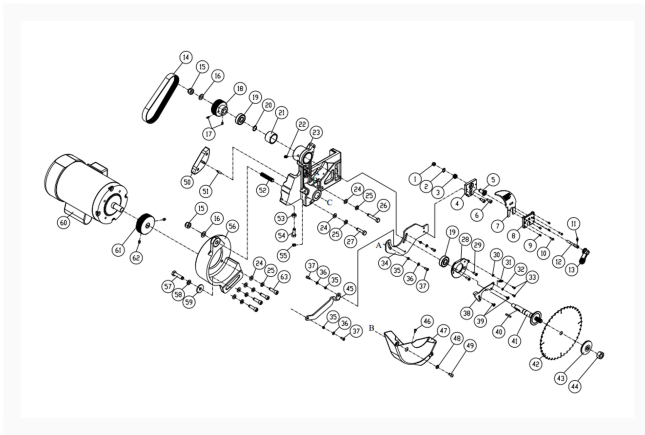

2000B - 5HP - 50 in. Table Saw and Workbench - Motor and Trunnion Assembly

Product Images

Additional Information

Stock Number

PM25150WK-2

Products in this set