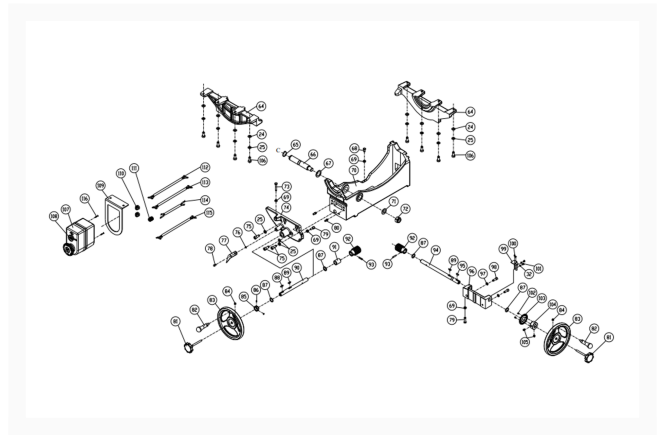

2000B - 5HP - 50 in. Table Saw and Workbench - Motor and Trunnion Assembly

Product Images

Additional Information

Stock Number

PM25150WK-2

Products in this set