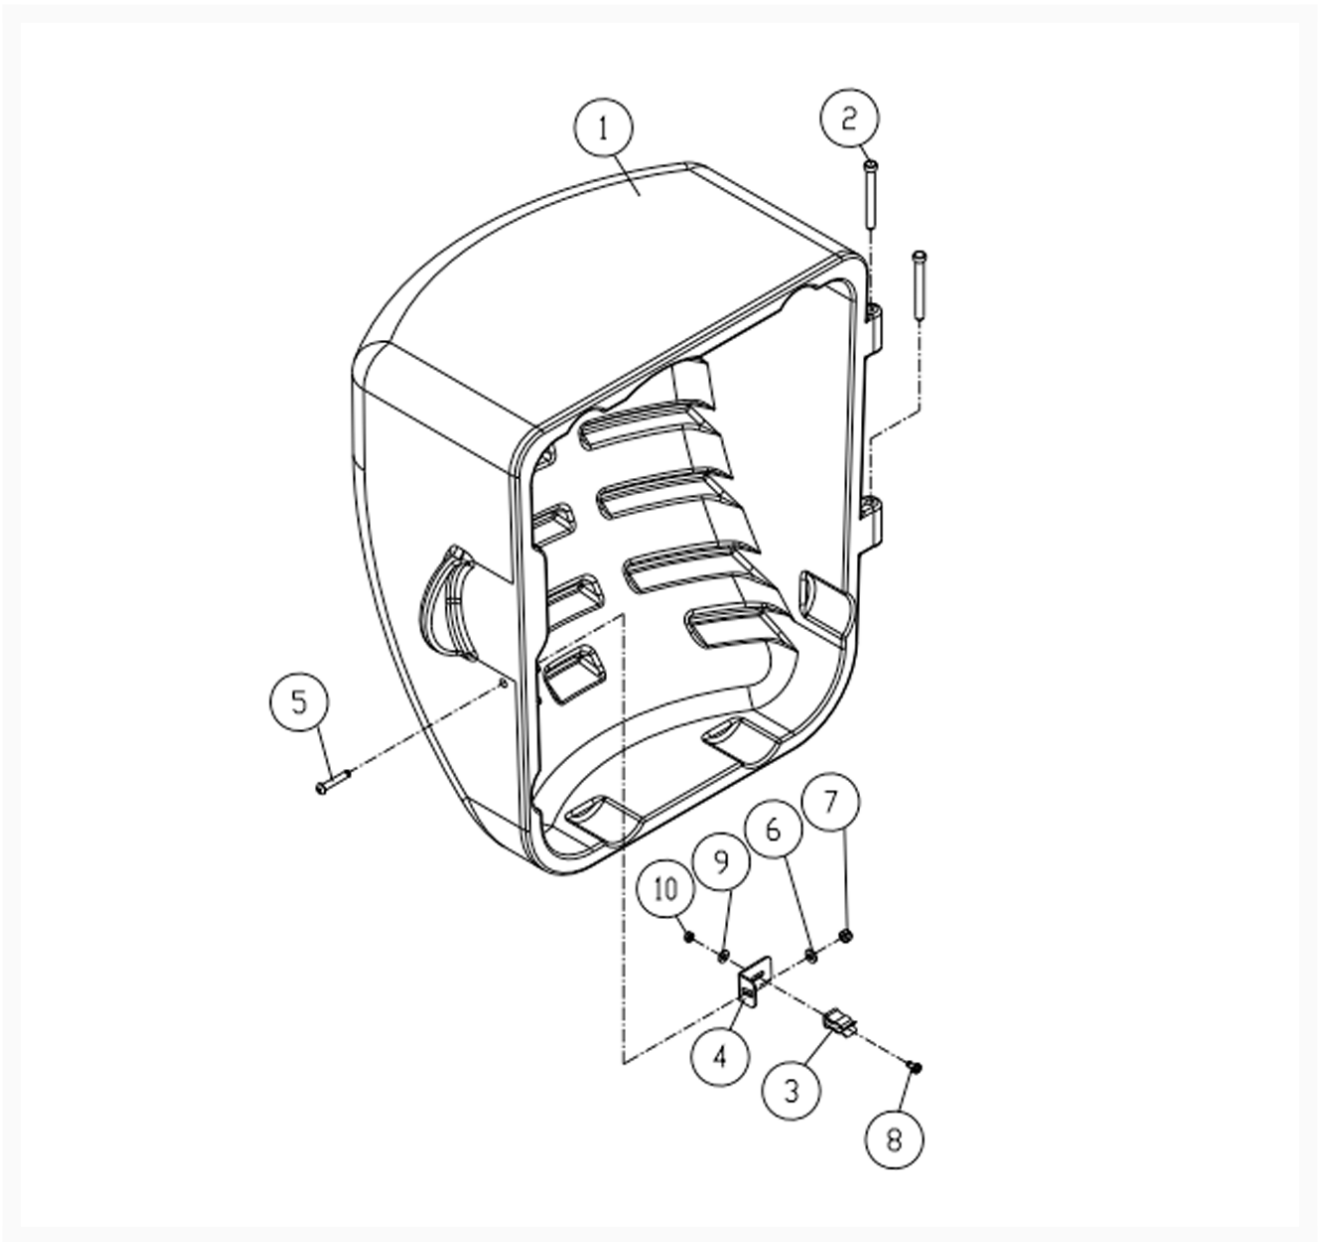

2000B - 5HP - 50 in. Table Saw and Workbench - Motor Cover Assembly

Product Images

Additional Information

Stock Number

PM25150WK-4

Products in this set