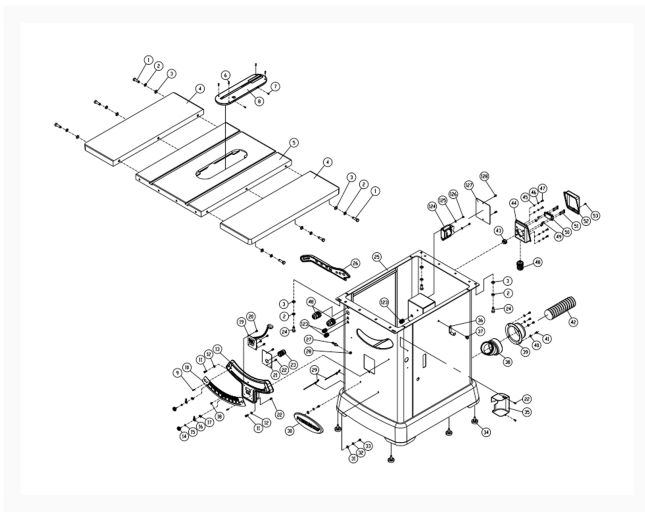

2000B - 5HP - 3PH - 30 in. Table Saw - Table and Cabinet Assembly

Product Images

Additional Information

Stock Number

PM25330K-1

Products in this set