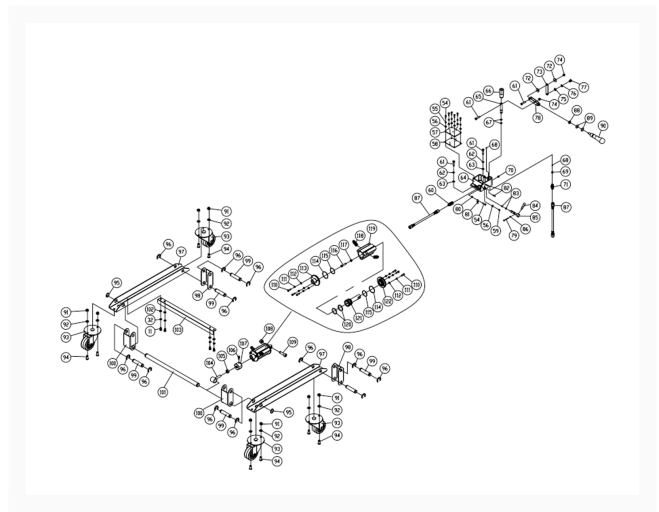

2000B - 5HP - 3PH - 30 in. Table Saw - Table and Cabinet Assembly

Product Images

Additional Information

Stock Number

PM25330K-1

Products in this set