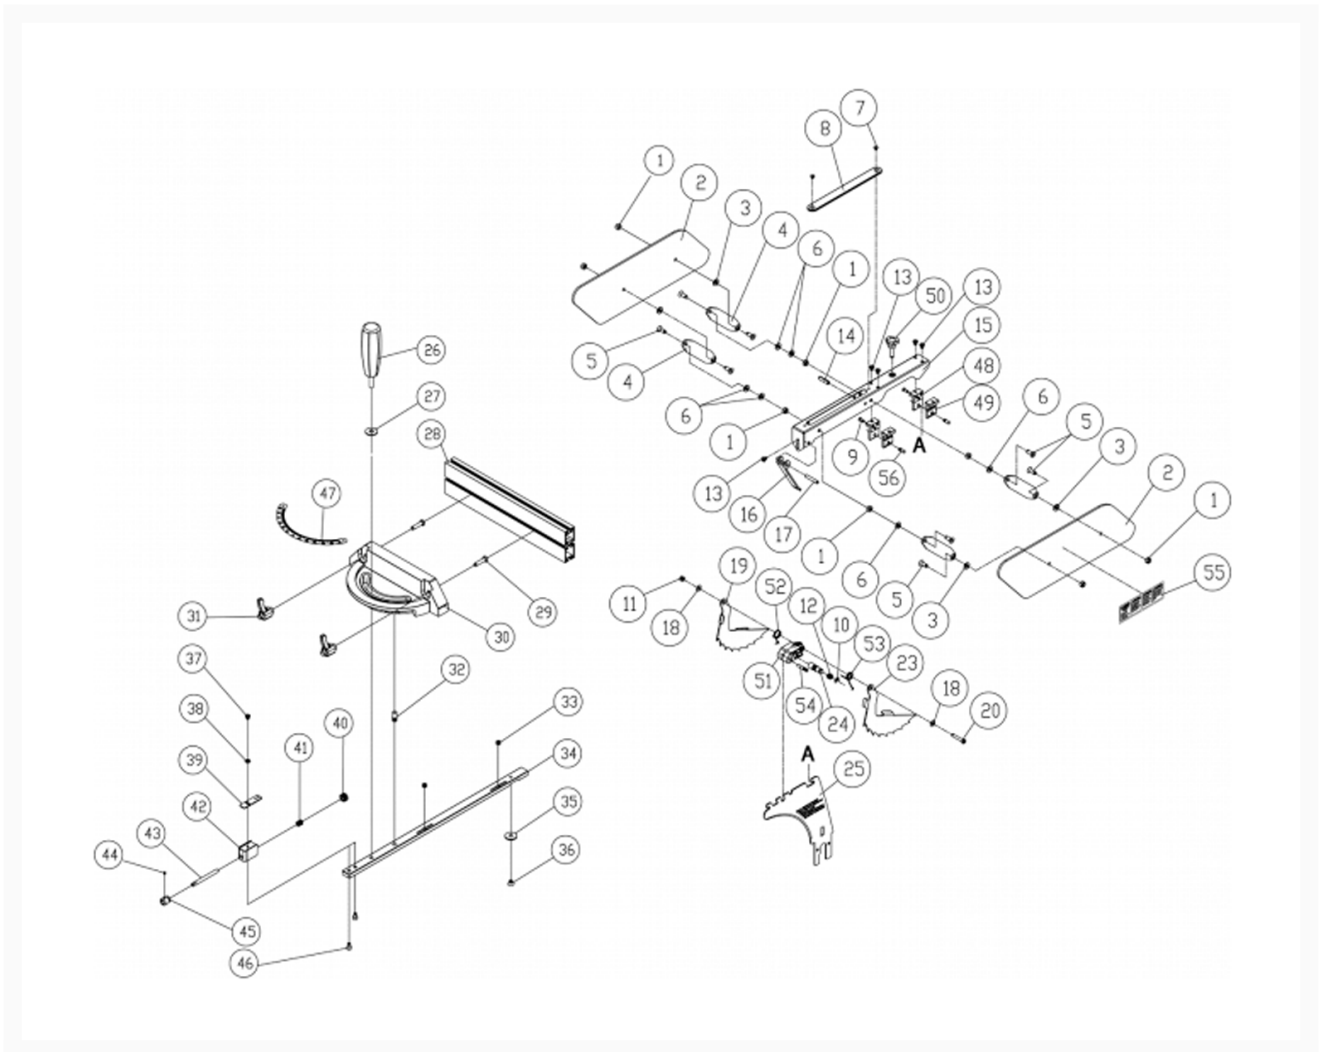

# 2000B - 5HP - 3PH - 30 in. Table Saw - Blade Guard and Miter Gauge Assemblies

## Product Images

---

Stock Number

PM25330K-3

## Products in this set

---