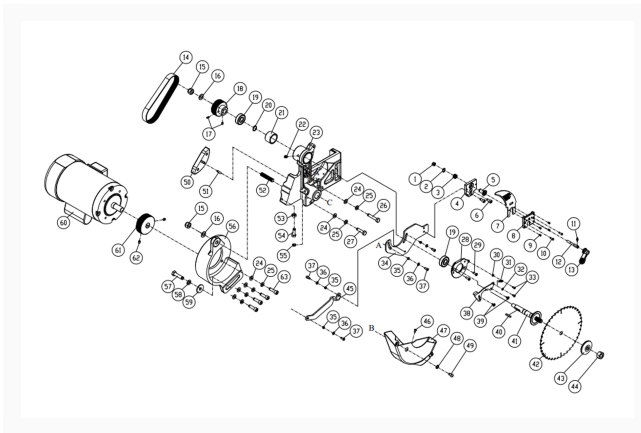

2000B - 5HP - 3PH - 50 in. Table Saw - Motor and Trunnion Assembly

Product Images

Additional Information

Stock Number

PM25350K-2

Products in this set