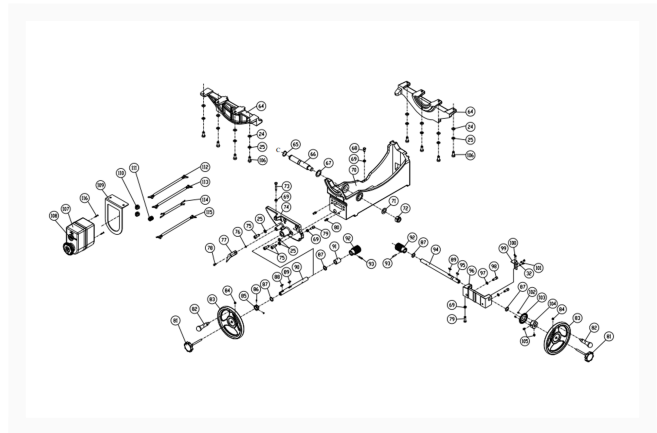

2000B - 5HP - 3PH - 50 in. Table Saw - Motor and Trunnion Assembly

Product Images

Additional Information

Stock Number

PM25350K-2

Products in this set