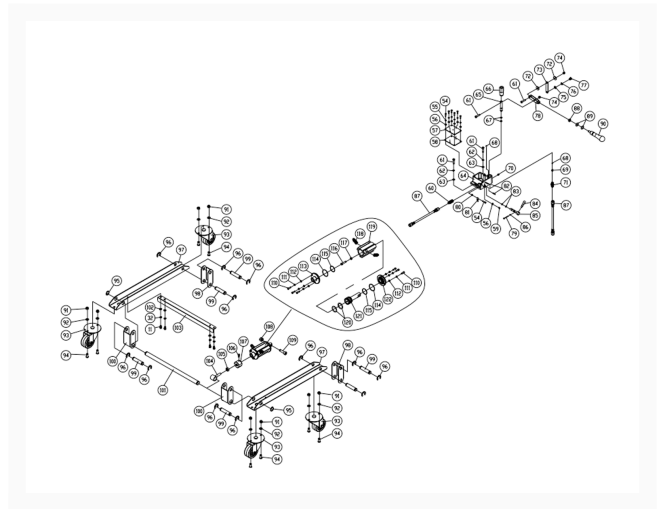

Additional Information

Stock Number

PM25350RK-1

Products in this set