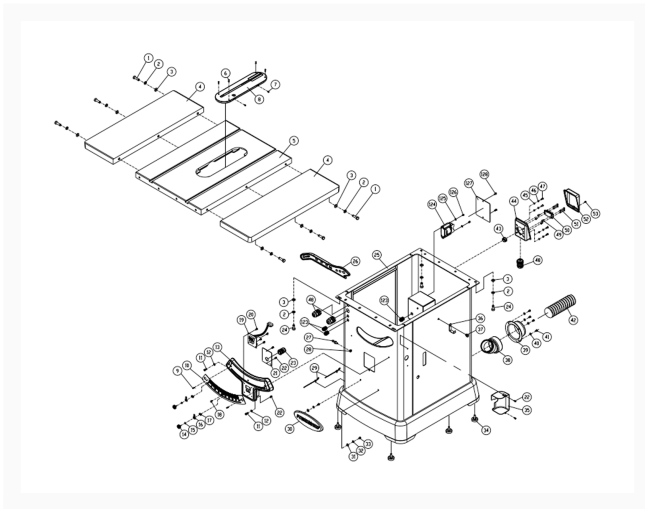

Additional Information

Stock Number

PM25350RK-1

Products in this set