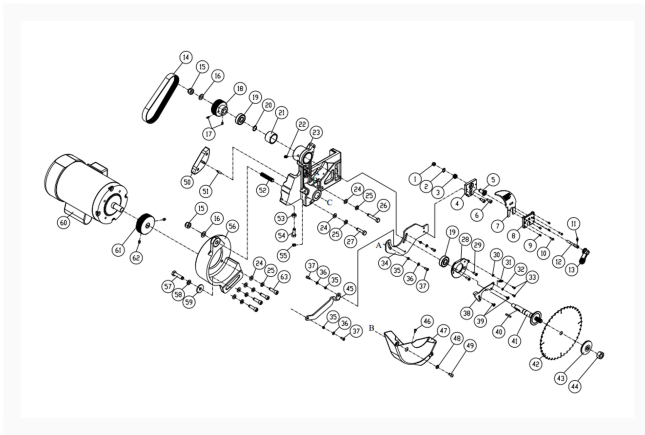

2000B - 5HP - 3PH - 50 in. Table Saw and Router Lift - Motor and Trunnion Assembly

Product Images

Additional Information

Stock Number

PM25350RK-2

Products in this set