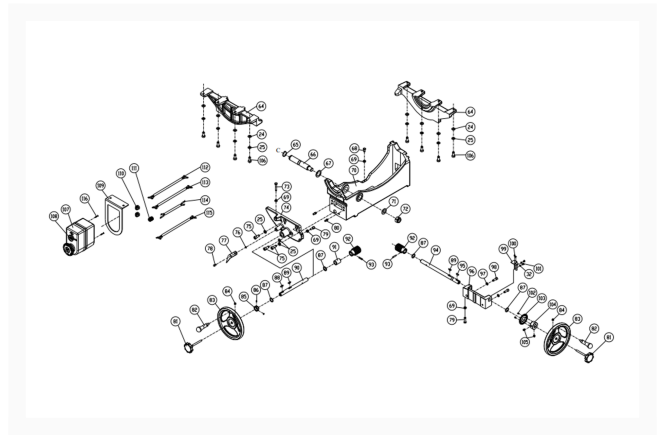

2000B - 5HP - 3PH - 50 in. Table Saw and Router Lift - Motor and Trunnion Assembly

Product Images

Additional Information

Stock Number

PM25350RK-2

Products in this set