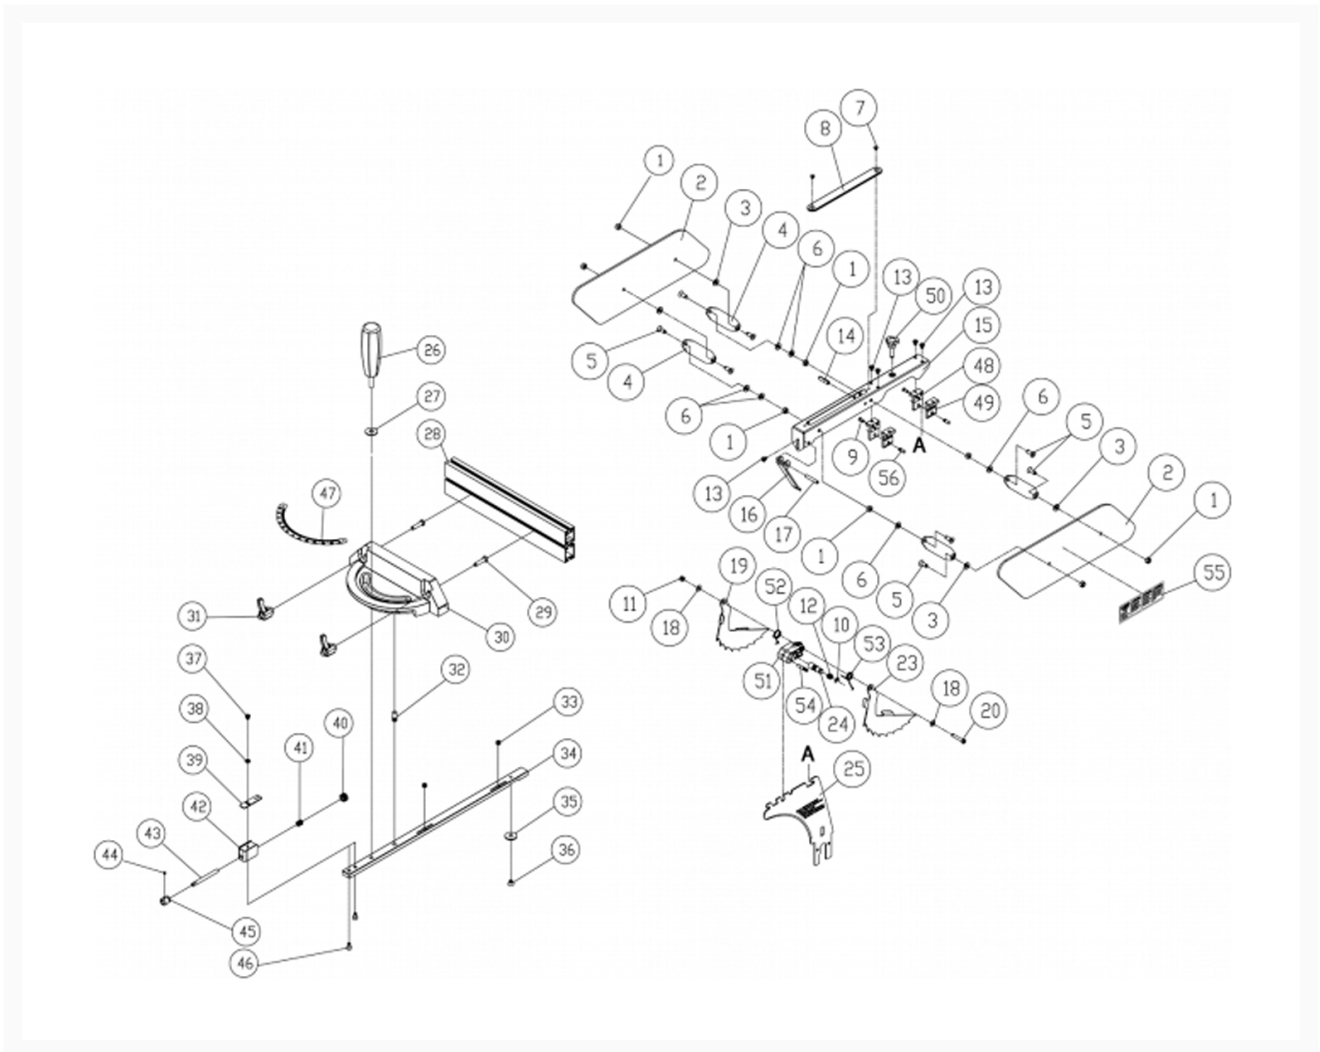

# 2000B - 5HP - 3PH - 50 in. Table Saw and Router Lift - Blade Guard and Miter Gauge Assemblies

## Product Images

---

Stock Number

PM25350RK-3

## Products in this set

---