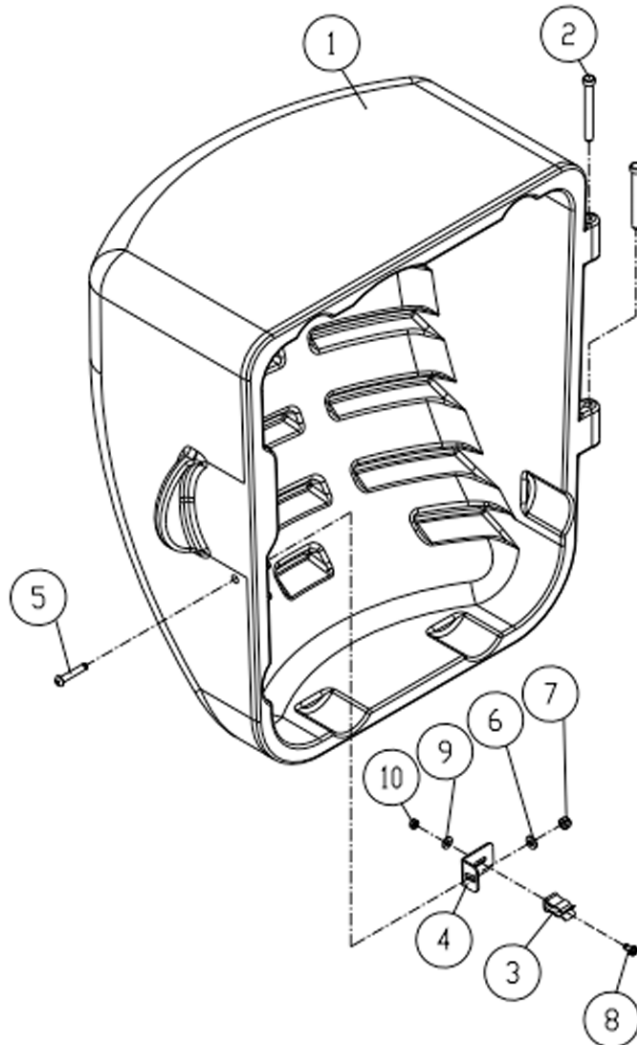

2000B - 5HP - 3PH - 50 in. Table Saw and Router Lift - Motor Cover Assembly

Product Images

Additional Information

Stock Number

PM25350RK-4

Products in this set