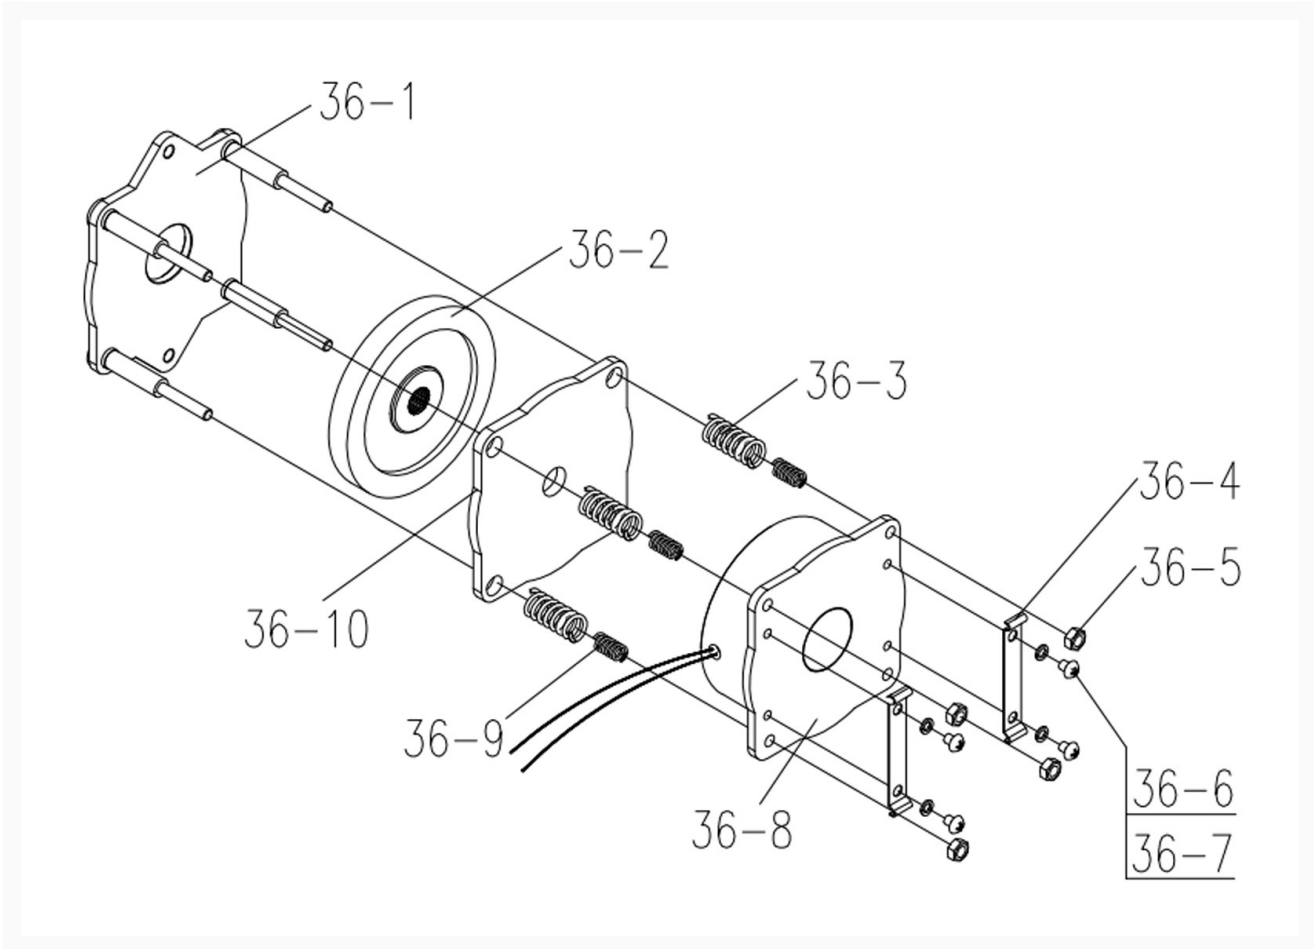

SS-3C 1 Ton Brake Assembly

Product Images

Additional Information

Stock Number	131000-5
--------------	----------

Products in this set