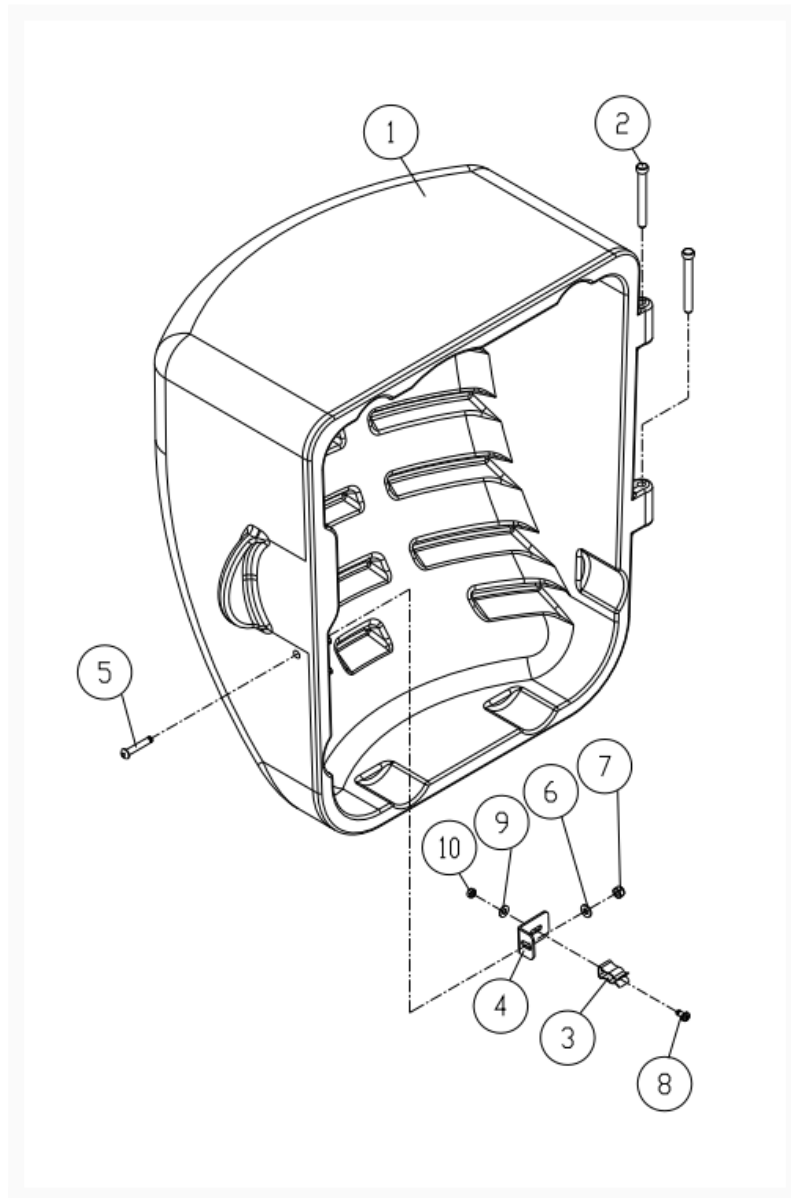

2000B - 5HP - 3PH - 50 in. Table Saw and Workbench - Motor Cover Assembly

Product Images

Additional Information

Stock Number

PM25350WK-4

Products in this set