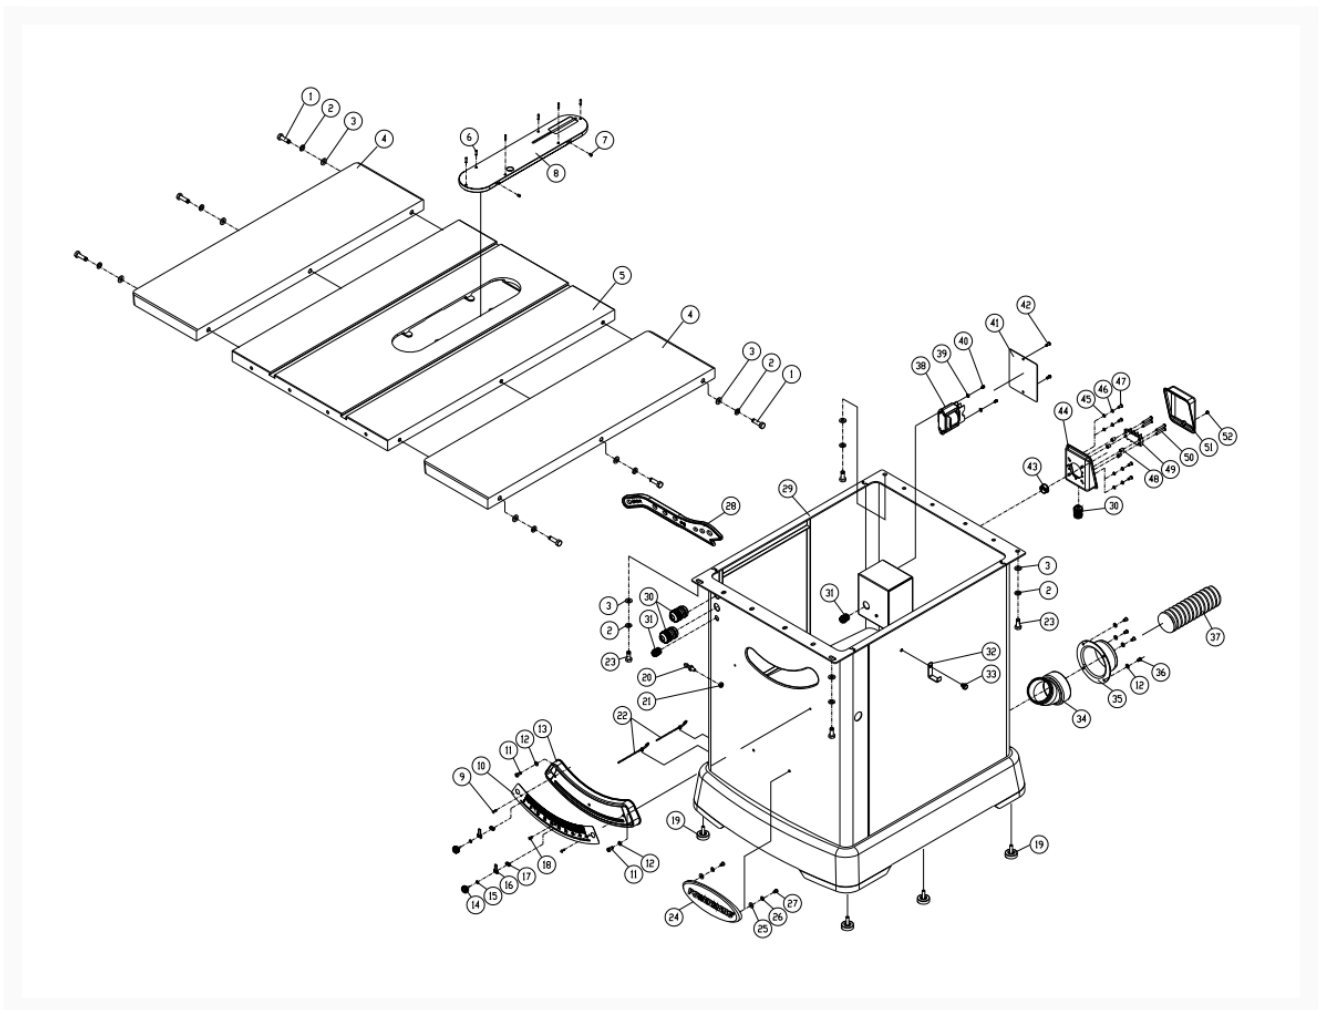

3000B - 7.5HP - 3PH - 50" Tablesaw - Table and Cabinet Assembly

Product Images

Additional Information

Stock Number

PM375350K-1

Products in this set