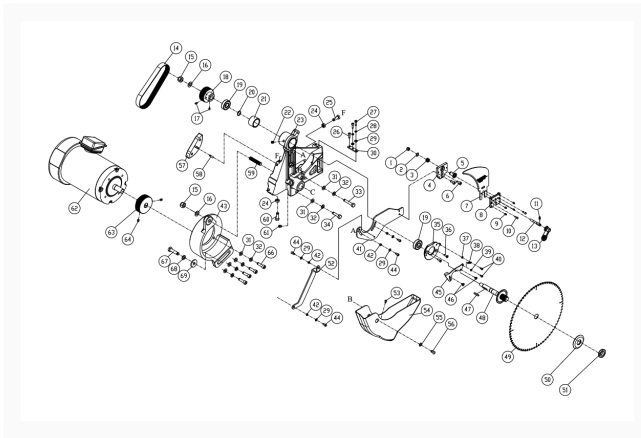

3000B - 7.5HP - 3PH - 50" Tablesaw - Motor and Trunnion Assembly

Product Images

Additional Information

Stock Number

PM375350K-2

Products in this set