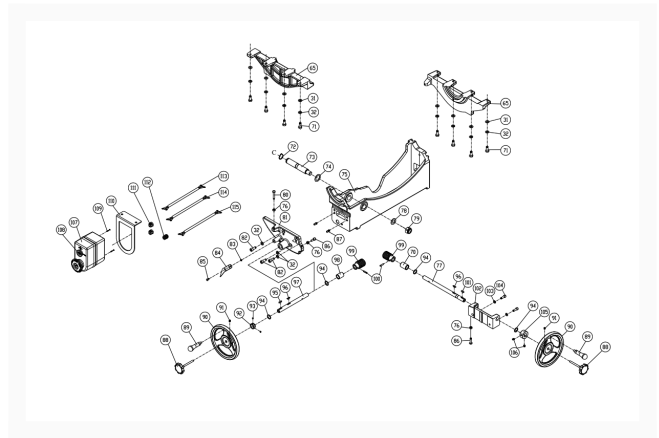

3000B - 7.5HP - 3PH - 50" Tablesaw - Motor and Trunnion Assembly

Product Images

Additional Information

Stock Number

PM375350K-2

Products in this set