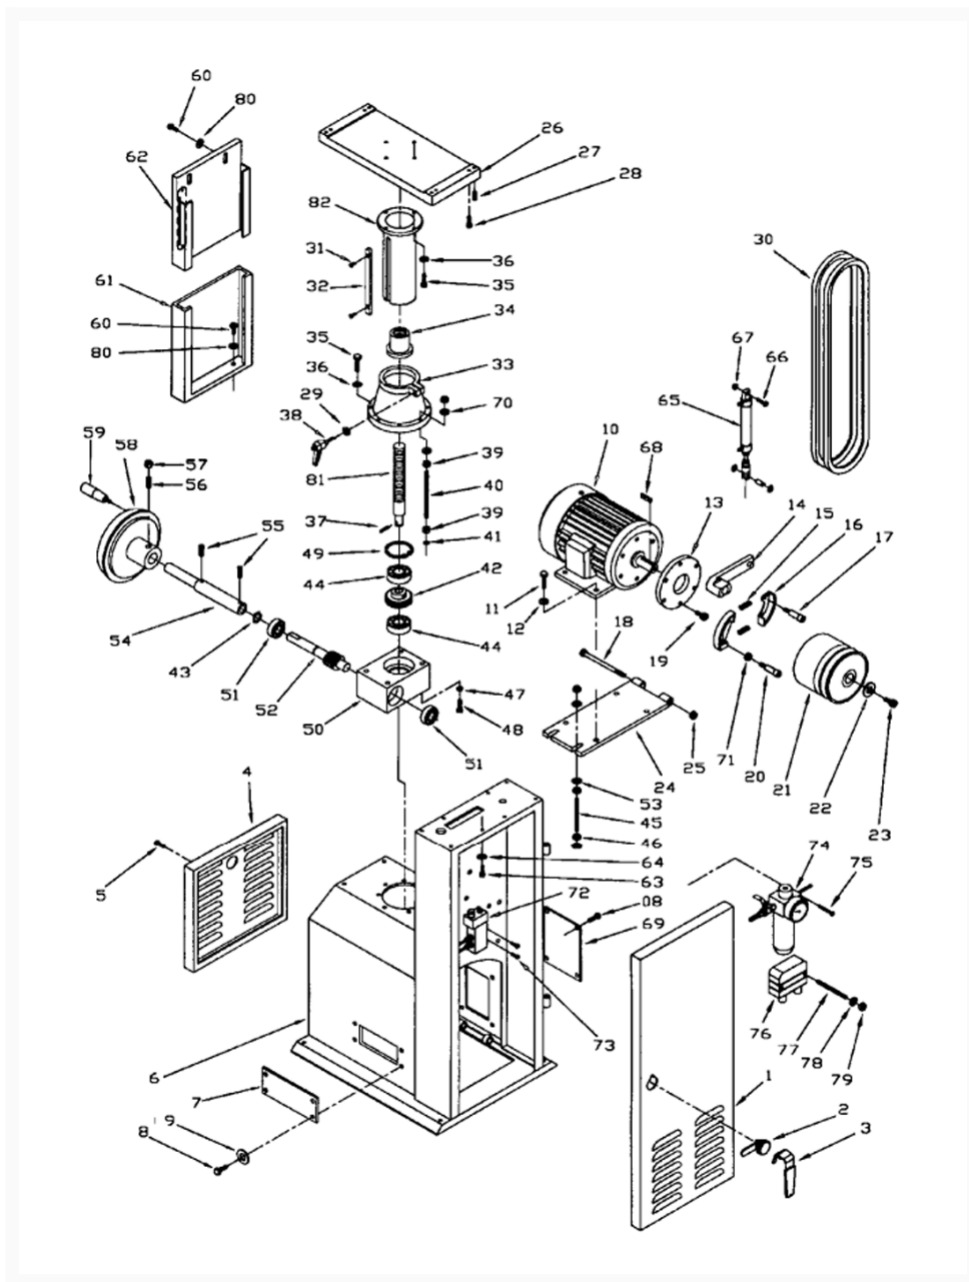

# 1632 7.5HP 3PH Base and Table Adjustment Assembly

## Additional Information

---

Stock Number

1791251-4