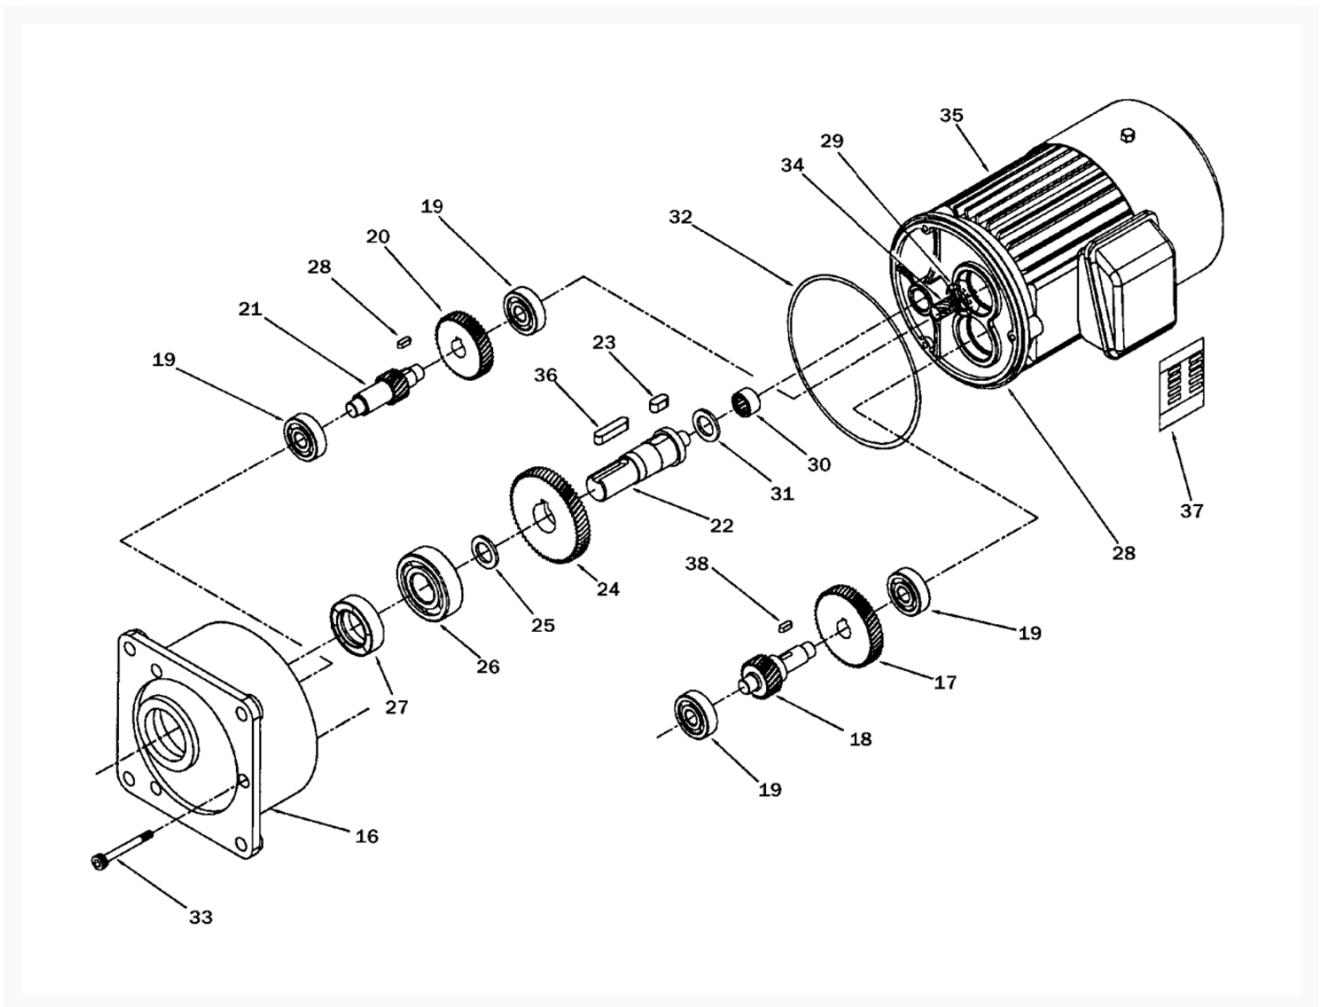

1632 7.5HP 3PH Reduction Motor

Product Images

Additional Information

Stock Number

1791251-6

Products in this set